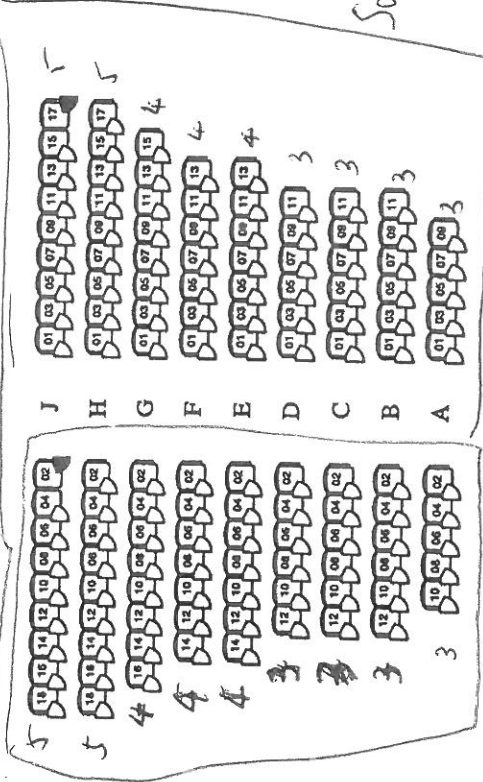

Wheelchair Space
 Left Handed Desk
 Handicapped Accessible Desk

Hoch Auditoria Complex in Budig Hall
 Room 120 Seating Chart
 Mezzanine and Balcony Levels
 Scale: 1:140
 June 22, 1998

Raychaudhary (33)

Jaramho (34)

Saikia (33)

Mukherjee (33)

Cheng (32)

Hoch Auditoria Complex in Budig Hall
 Room 120 Seating Chart
 Orchestra Level
 Scale: 1:140
 June 22, 1998

Orchestra	333	Wheelchair Space	12
Mezzanine	410	Left Handed Desk	
Balcony	233	Handicapped Accessible Desk	
Total Seats	976		