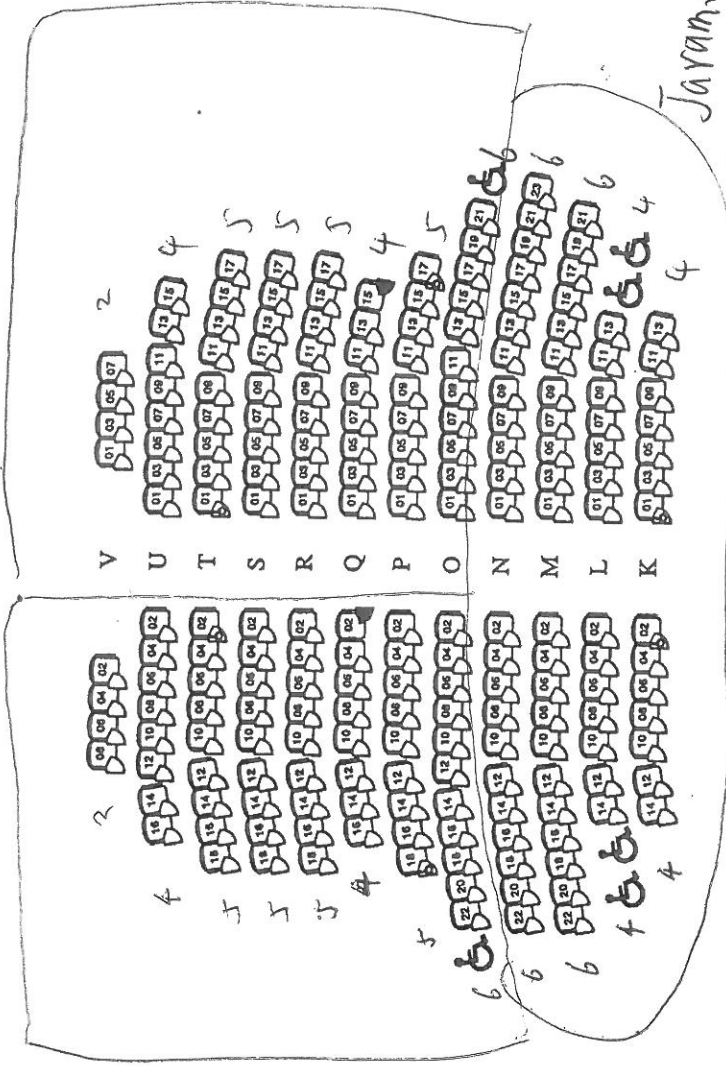

Wheelchair Space
 Left Handed Desk
 Handicapped Accessible Desk

Hoch Auditoria Complex in Budig Hall
 Room 120 Seating Chart
 Mezzanine and Balcony Levels
 Scale: 1:140
 June 22, 1998

Raychaudhary (33)

Jaramho (34)

Saikia (33)

Mukherjee (33)

Cheng (32)

Hoch Auditoria Complex in Budig Hall
 Room 120 Seating Chart
 Orchestra Level
 Scale: 1:140
 June 22, 1998

Orchestra	333	Wheelchair Space	12
Mezzanine	410	Left Handed Desk	
Balcony	233	Handicapped Accessible Desk	
Total Seats	976		